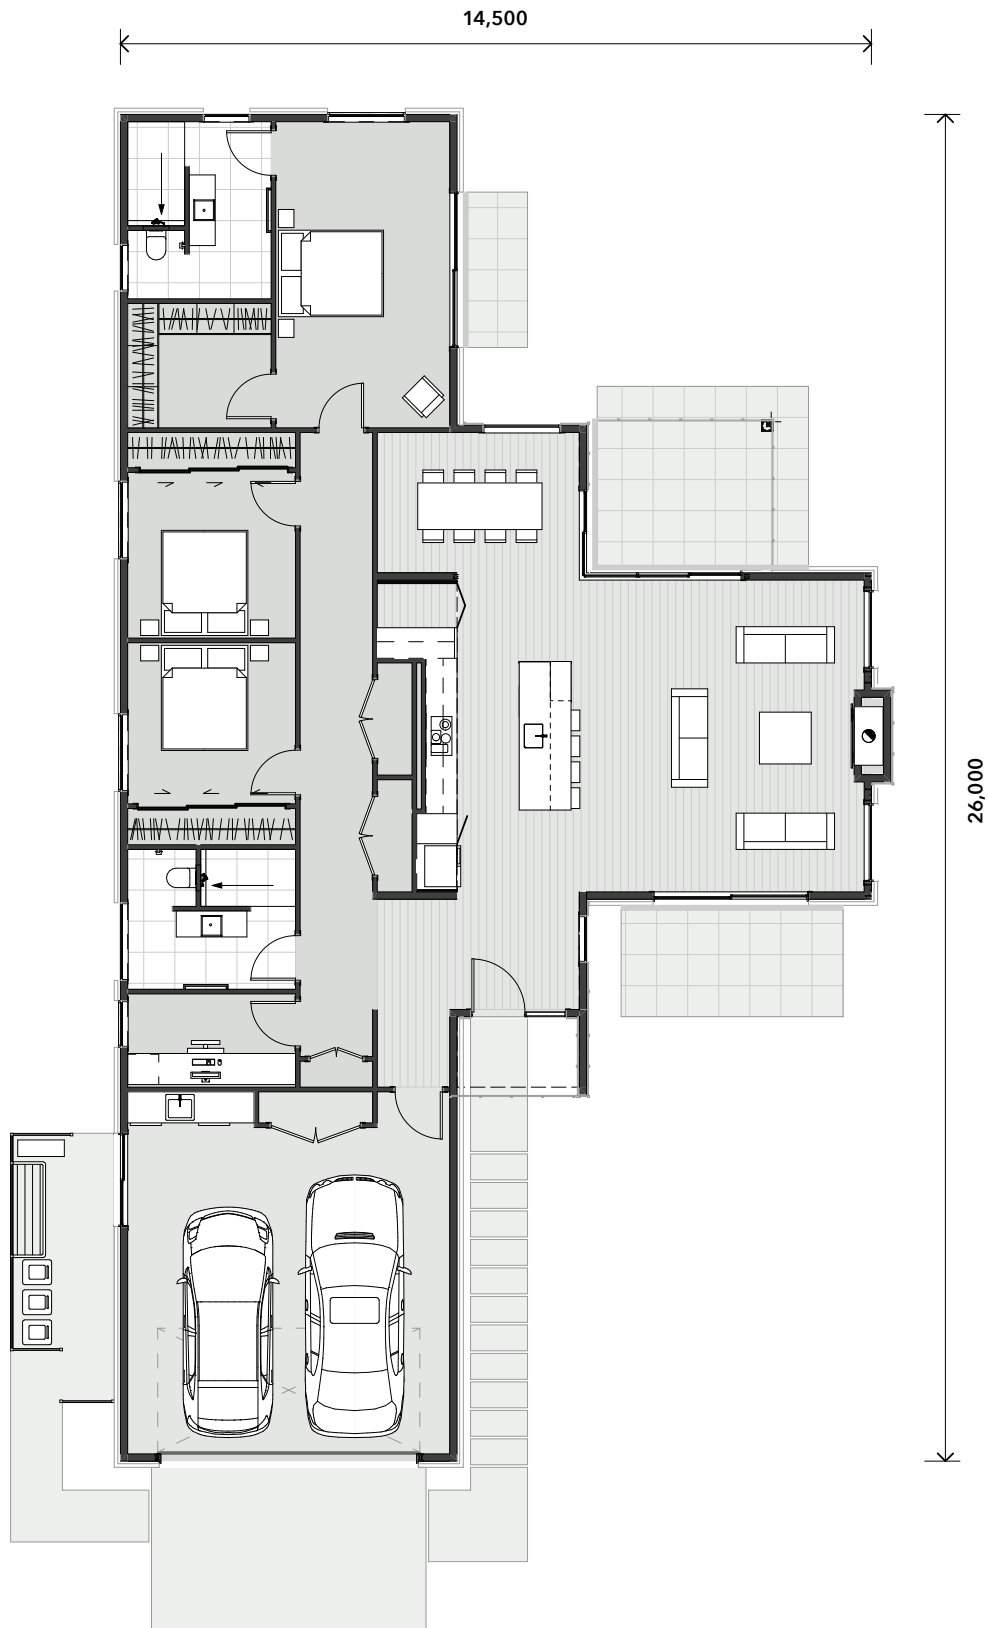

Te Mata Side

 x3  x2  x2  248m²

P 027 301 3126 | E sales@matamatacountryclub.co.nz
matamatacountryclub.co.nz

Facades are for illustrative purposes. Areas are rounded. Matamata Country Club Limited reserves the right to change facade design as required.

Matamata
Country Club

Te Mata Side

 x3  x2  x2  248m²

P 027 301 3126 | E sales@matamatacountryclub.co.nz
matamatacountryclub.co.nz

Facades are for illustrative purposes. Areas are rounded. Matamata Country Club Limited reserves the right to change facade design as required.