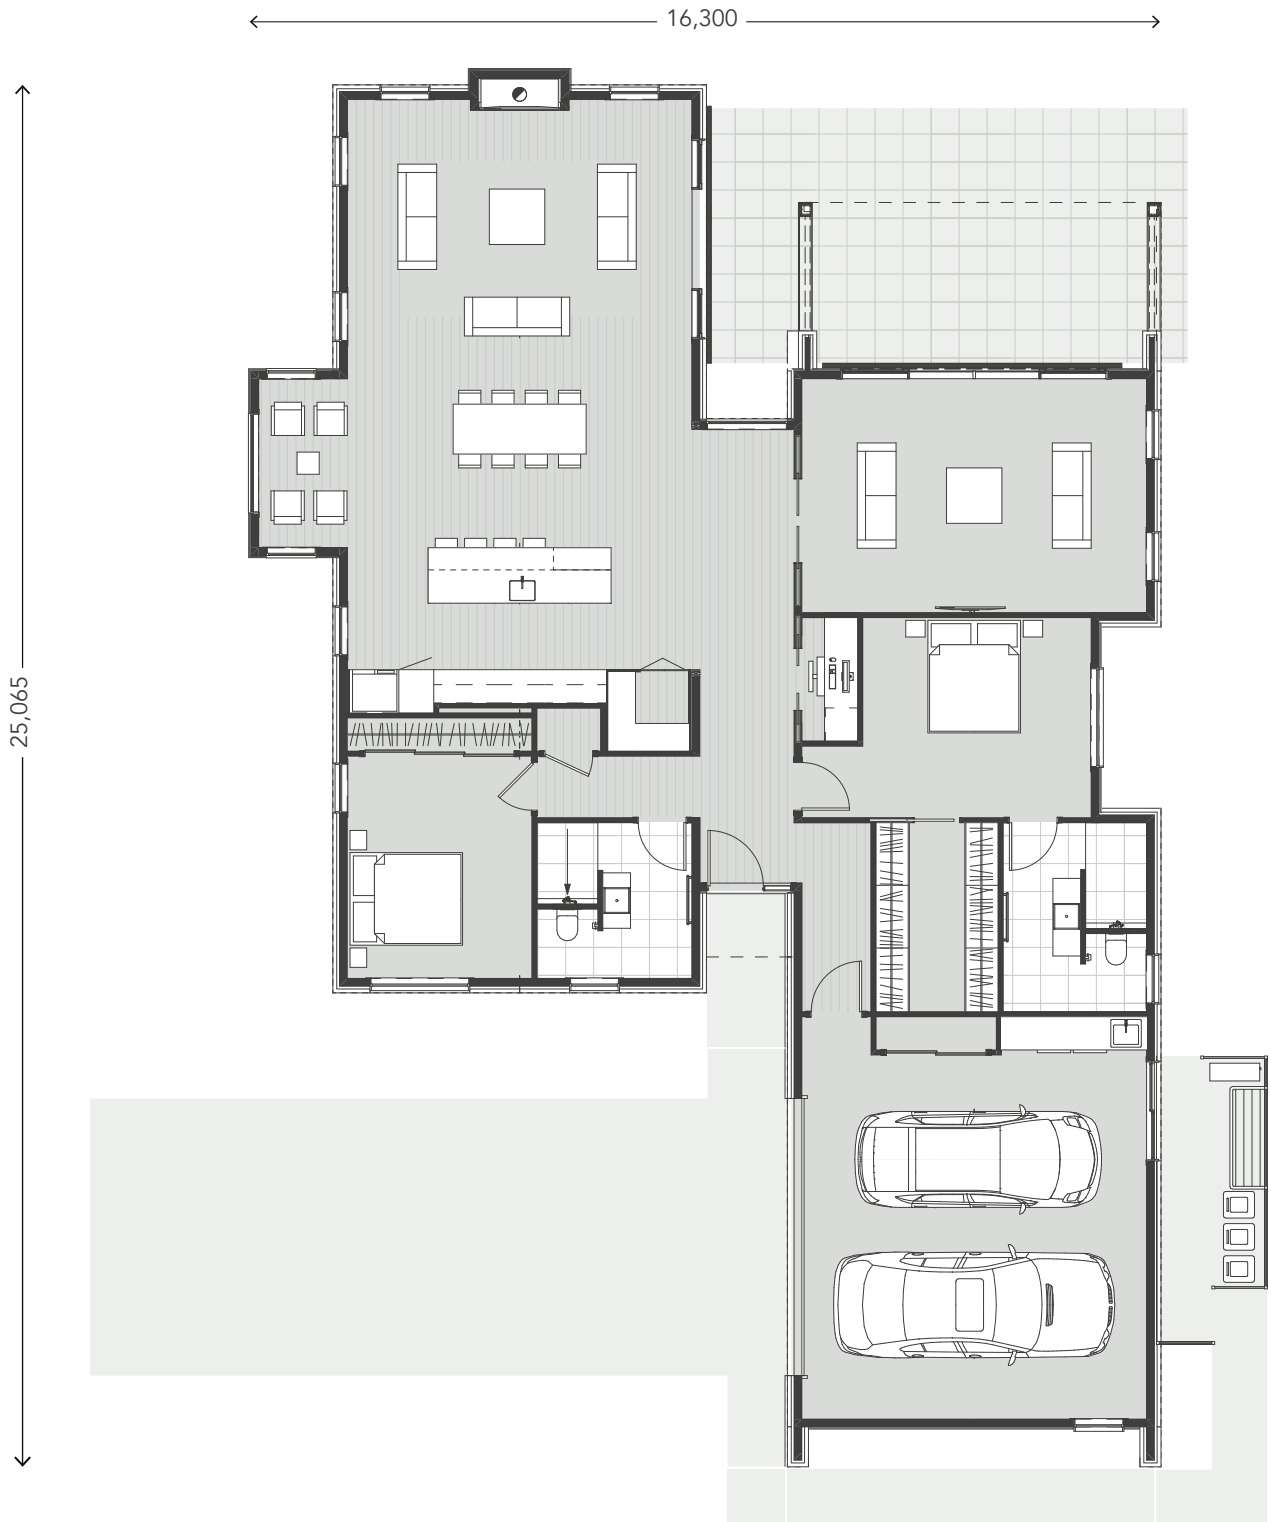

Te Kowhai Right

x2 x2 x2 270m²

P 027 301 3126 | E sales@matamatacountryclub.co.nz
matamatacountryclub.co.nz

Facades are for illustrative purposes. Areas are rounded. Matamata Country Club Limited reserves the right to change facade design as required.

Matamata
Country Club