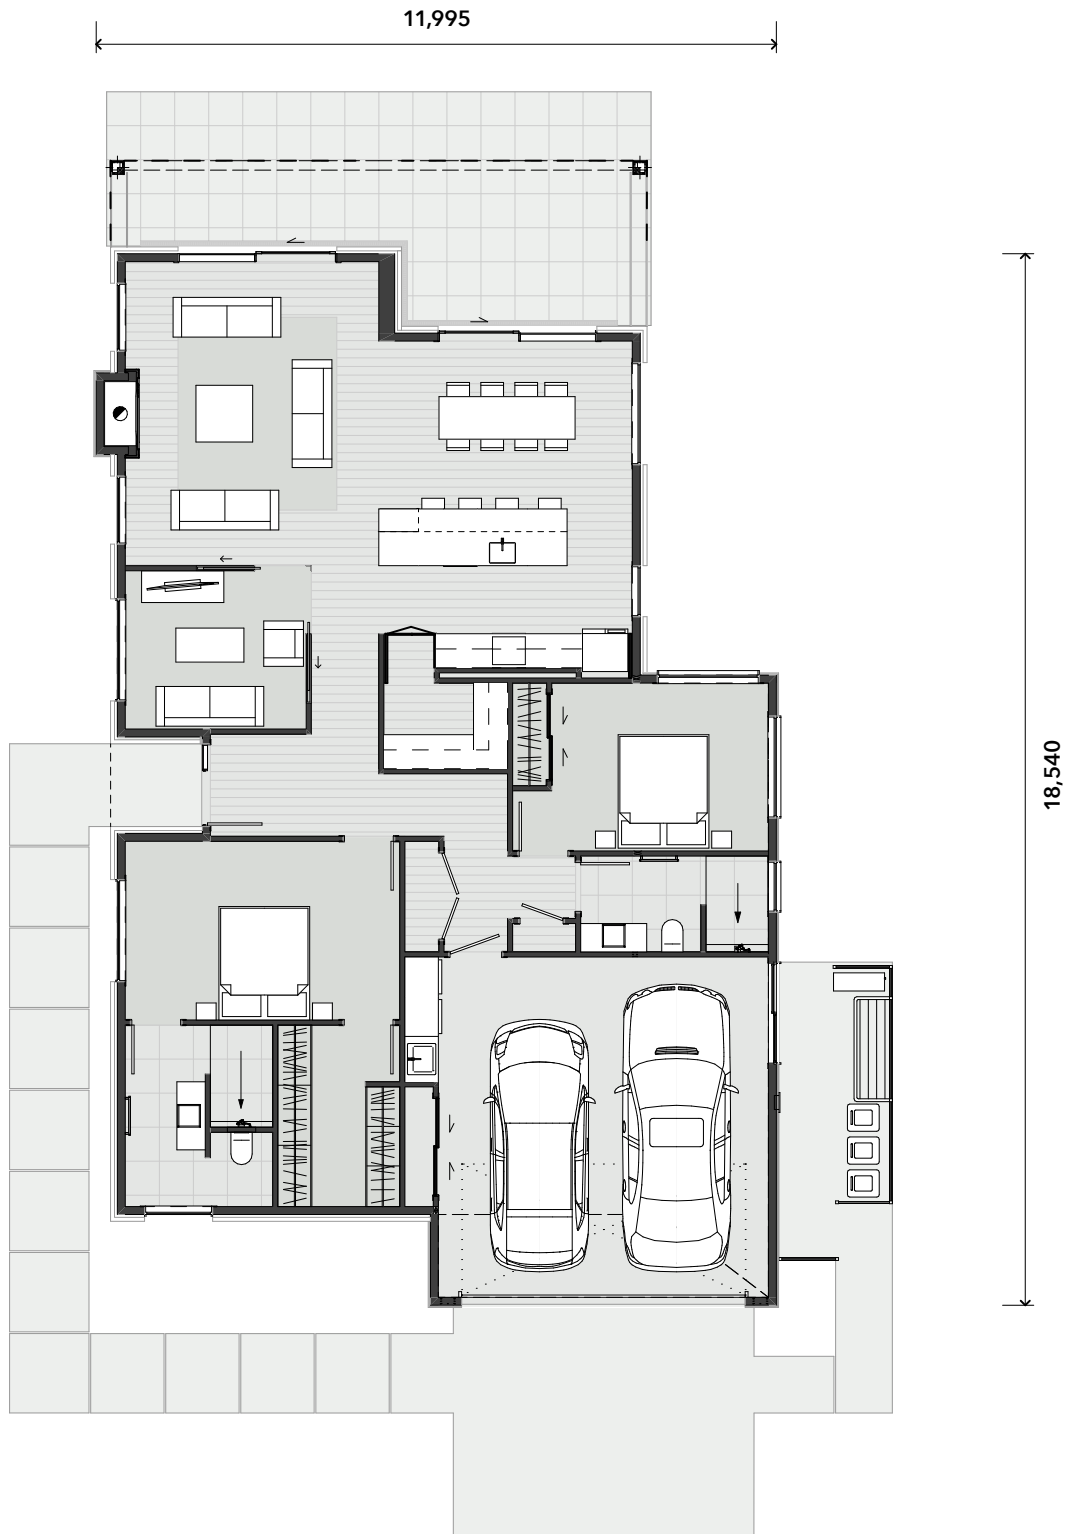

Te Miro Right

 x2  x2  x2  208m²

P 027 301 3126 | E sales@matamatacountryclub.co.nz
matamatacountryclub.co.nz

Facades are for illustrative purposes. Areas are rounded. Matamata Country Club Limited reserves the right to change facade design as required.

Matamata
Country Club

Te Miro Right

 x2  x2  x2  208m²

P 027 301 3126 | E sales@matamatacountryclub.co.nz
matamatacountryclub.co.nz

Facades are for illustrative purposes. Areas are rounded. Matamata Country Club Limited reserves the right to change facade design as required.