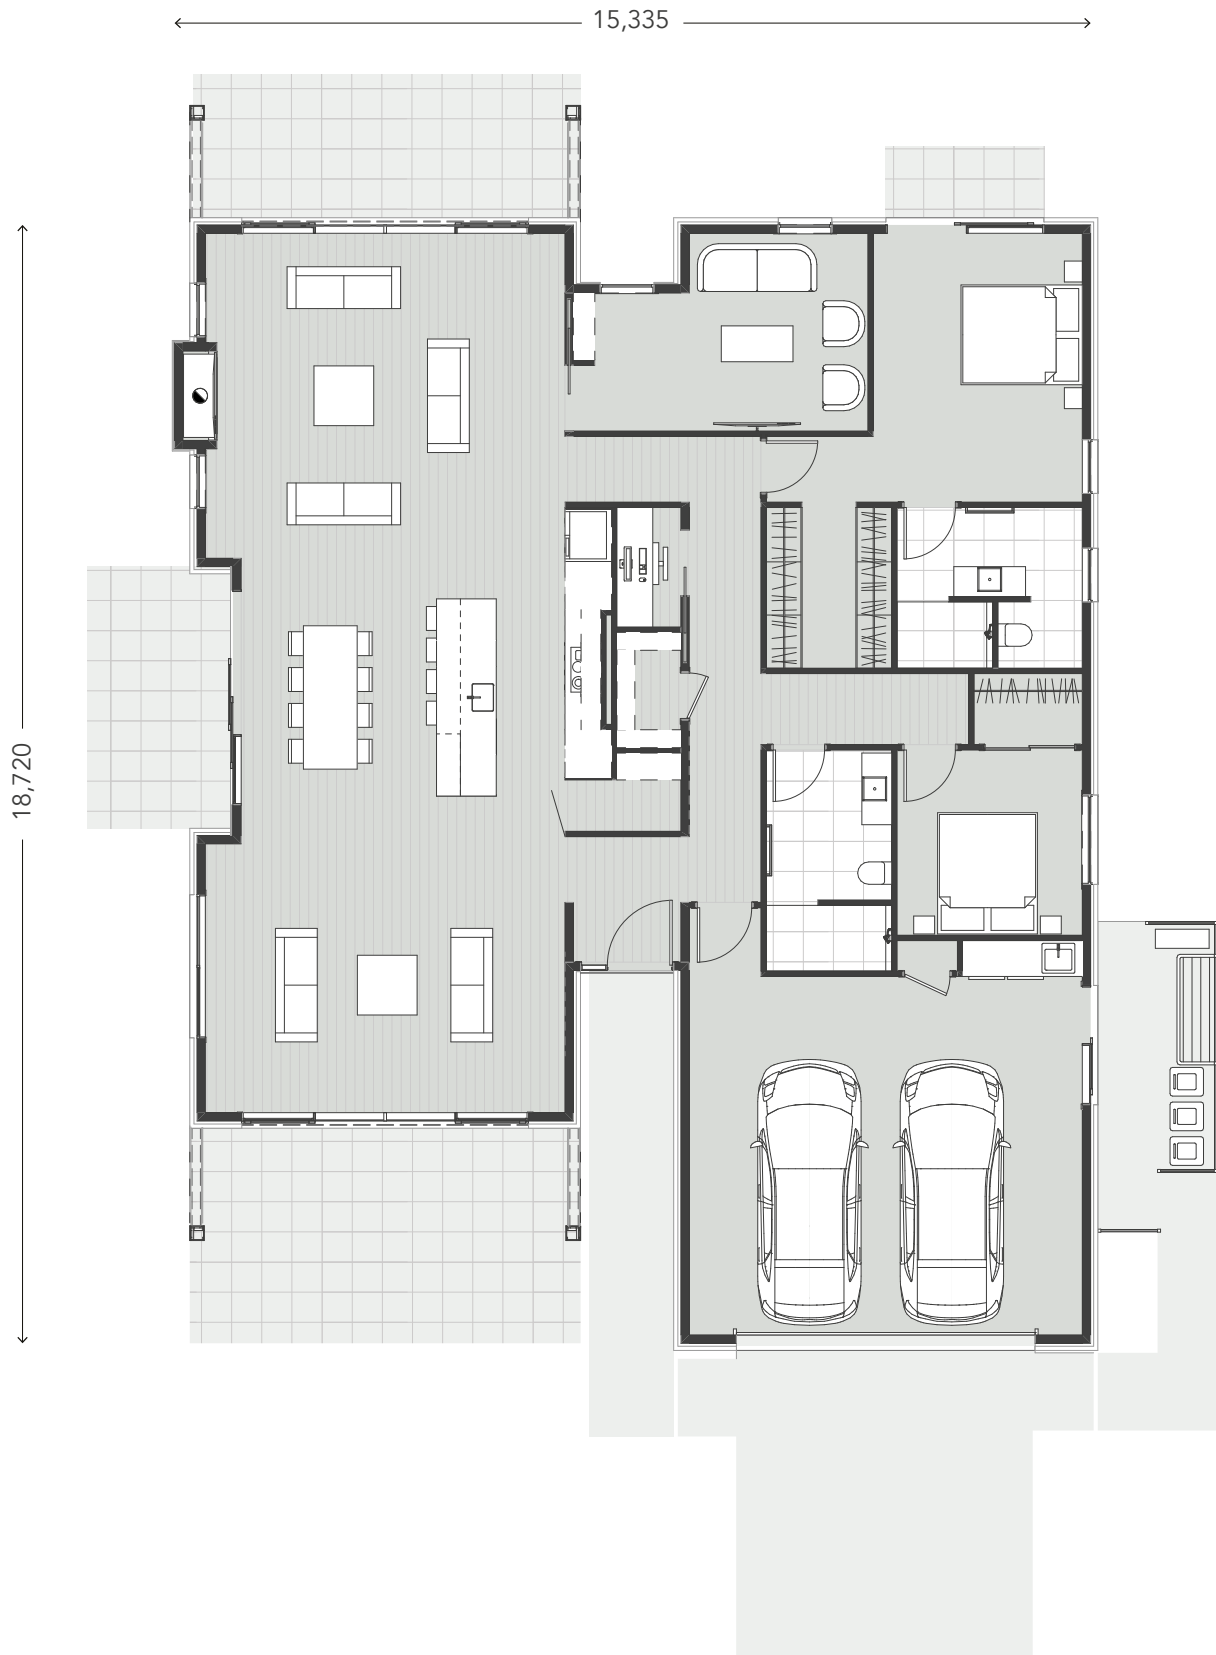

Kaimai Right

x2 x2 x2 279m²

P 027 301 3126 | E sales@matamatacountryclub.co.nz
matamatacountryclub.co.nz

Facades are for illustrative purposes. Areas are rounded. Matamata Country Club Limited reserves the right to change facade design as required.

Matamata
Country Club