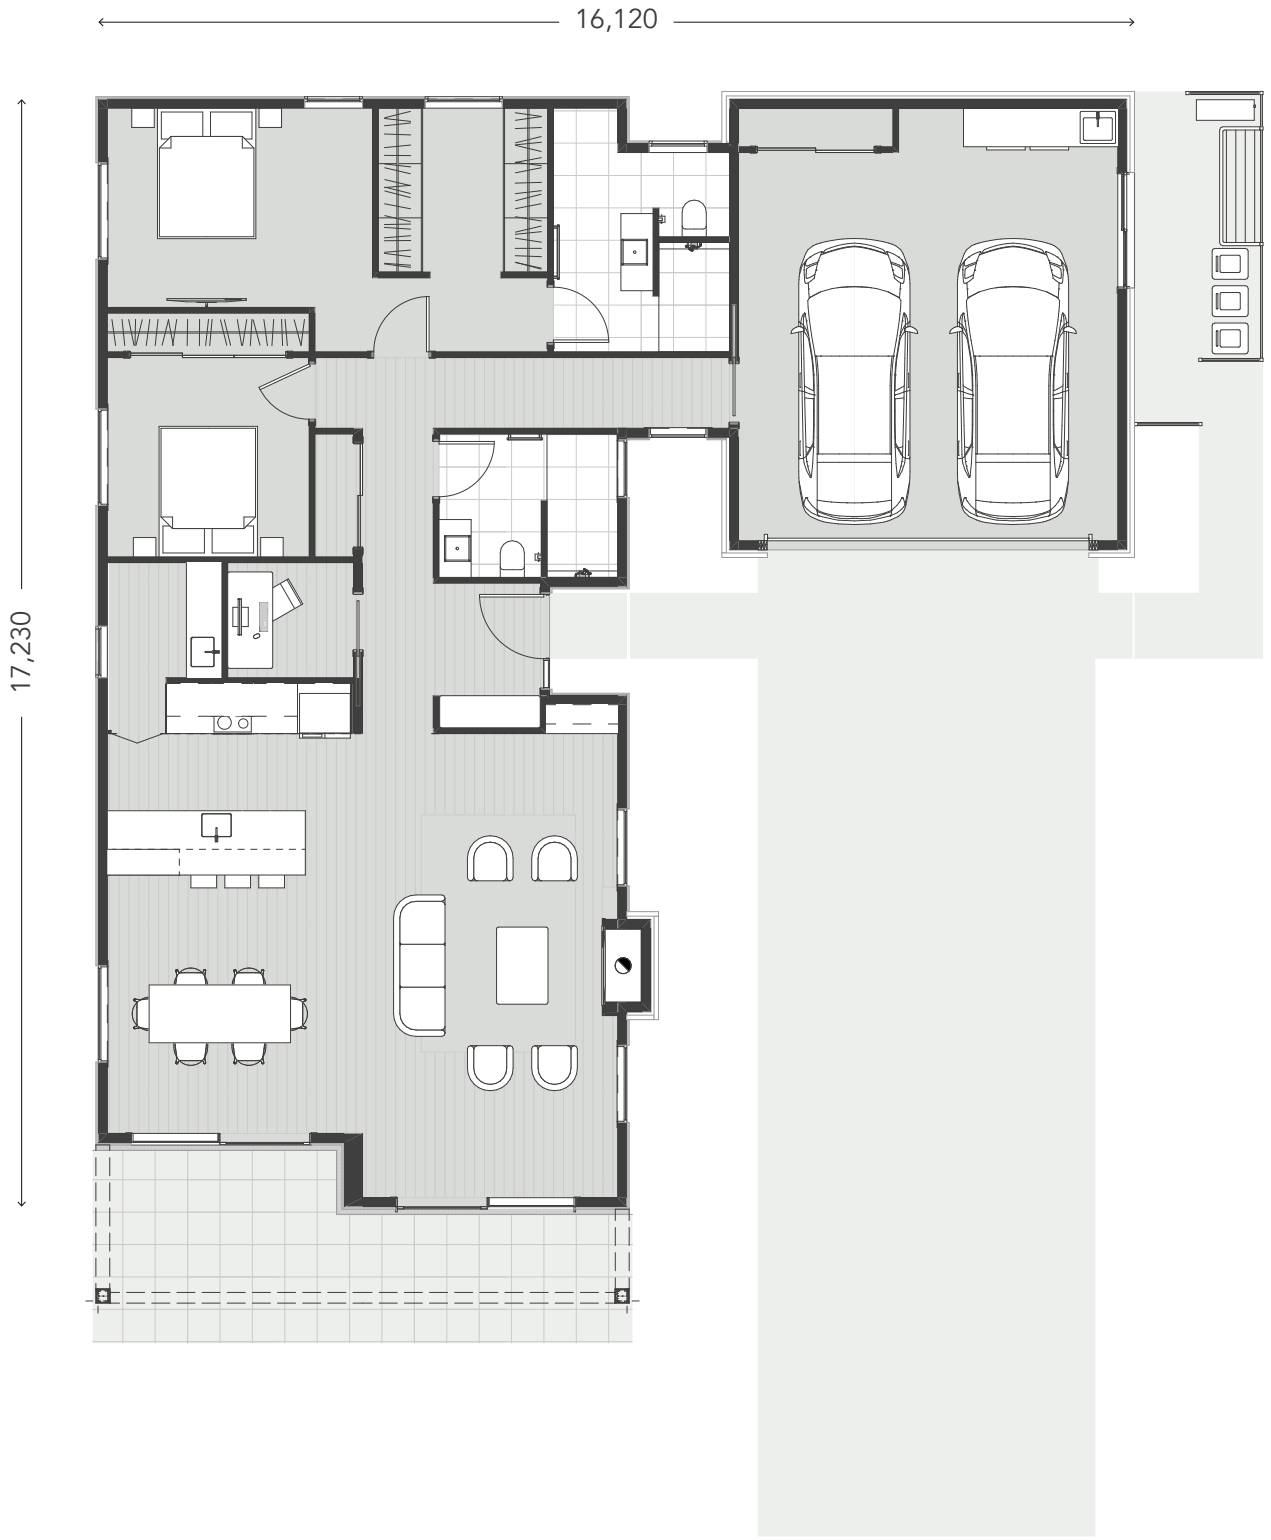

Te Waihou

x2 x2 x2 209m²

P 027 301 3126 | E sales@matamatacountryclub.co.nz
matamatacountryclub.co.nz

Facades are for illustrative purposes. Areas are rounded. Matamata Country Club Limited reserves the right to change facade design as required.

Matamata
Country Club