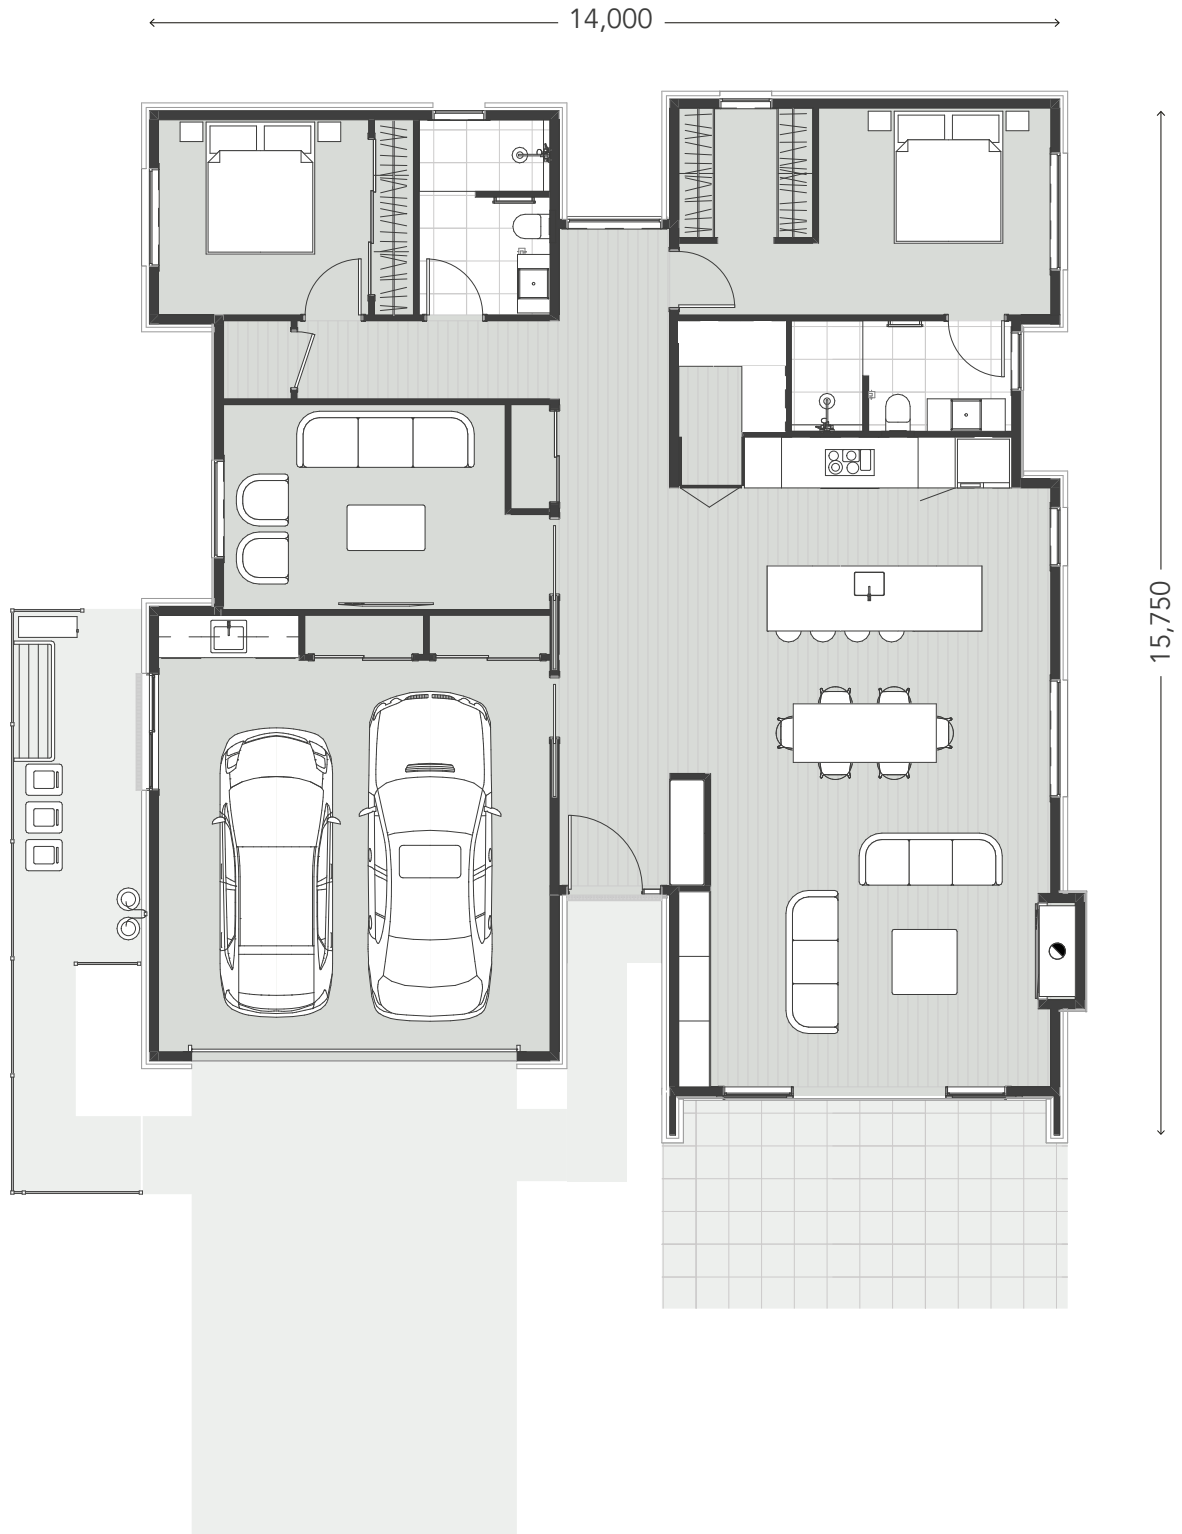

Tirau | Villa 7

 x2  x2  x2  215m²

P 027 301 3126 | E sales@matamatacountryclub.co.nz
matamatacountryclub.co.nz

Facades are for illustrative purposes. Areas are rounded. Matamata Country Club Limited reserves the right to change facade design as required.

Matamata
Country Club

Tirau | Villa 7

 x2  x2  x2  215m²

P 027 301 3126 | E sales@matamatacountryclub.co.nz
matamatacountryclub.co.nz

Facades are for illustrative purposes. Areas are rounded. Matamata Country Club Limited reserves the right to change facade design as required.